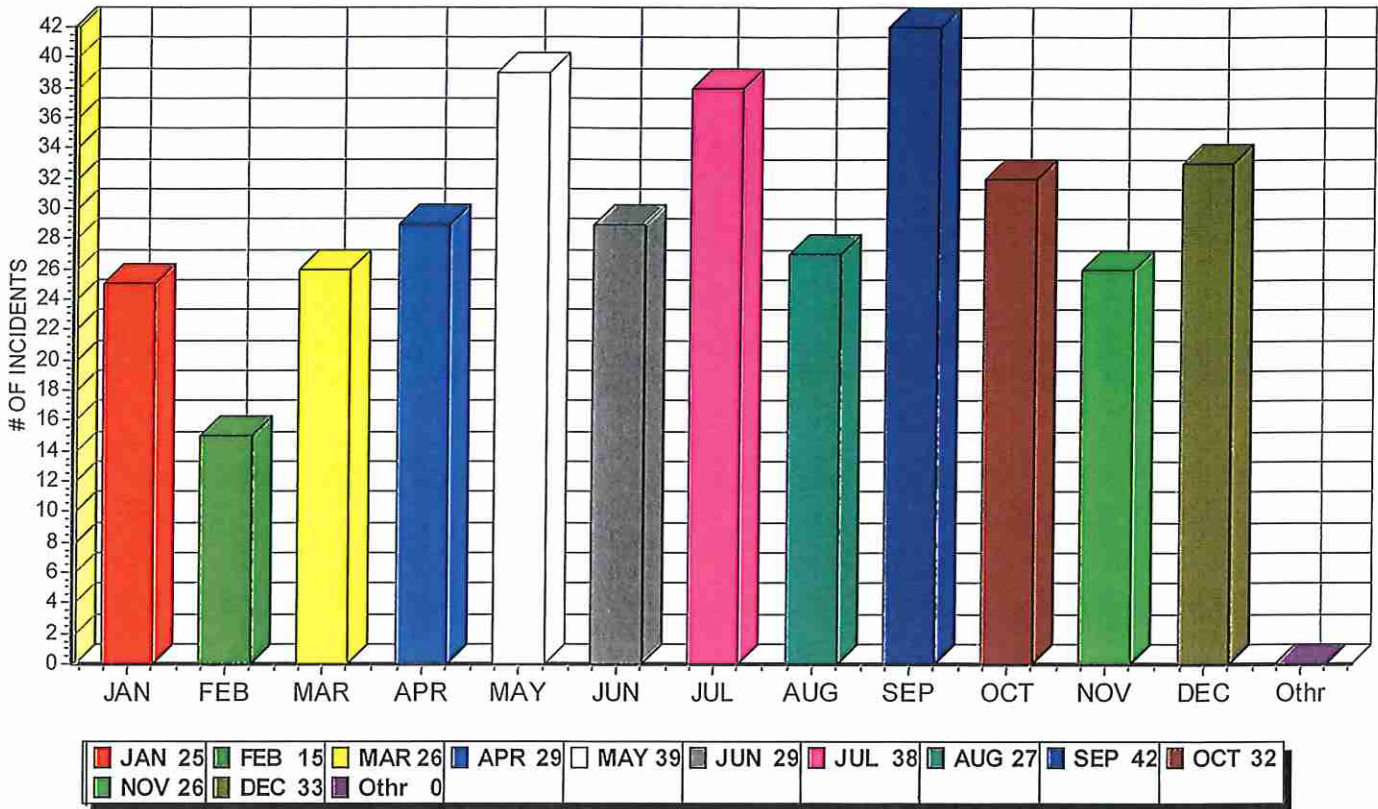

2022 Mental Health Calls by Month

York County Regional Police Department

3/6/2023 1:48:31 PM

Incident Frequency by Month (Using DATE RECD)

By Day of Week

Weekday vs Weekend

Search Criteria: (INCD_TYPE >= 'MENT01')
 (INCD_TYPE <= 'MENT02')
 (DATE_RECD >= TO_DATE('1/1/2022','MM/DD/YYYY'))
 (DATE_RECD <= TO_DATE('12/31/2022','MM/DD/YYYY'))