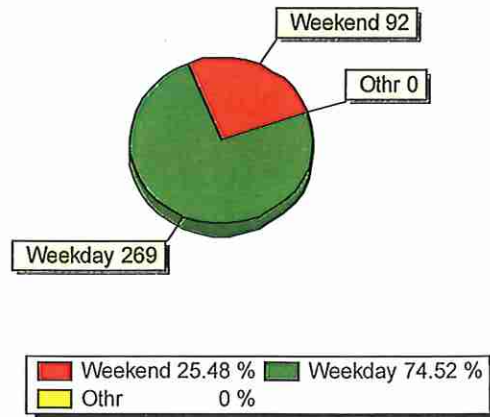

2022 Mental Health Calls by Month

York County Regional Police Department

3/6/2023 1:48:31 PM

Incident Frequency by Month (Using DATE RECD)

By Day of Week

Weekday vs Weekend

Search Criteria: (INCD_TYPE >= 'MENT01')
 (INCD_TYPE <= 'MENT02')
 (DATE_RECD >= TO_DATE('1/1/2022','MM/DD/YYYY'))
 (DATE_RECD <= TO_DATE('12/31/2022','MM/DD/YYYY'))