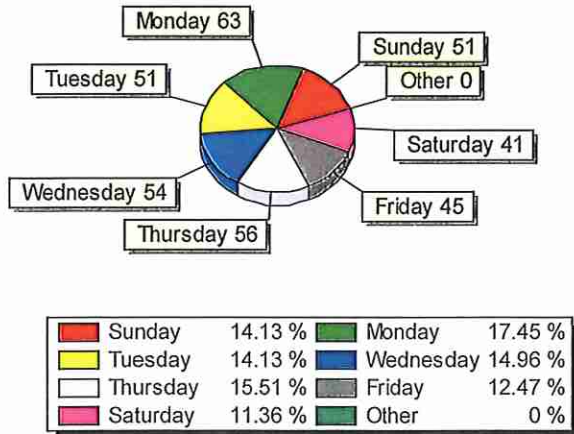

2022 Mental Health Calls by Month

York County Regional Police Department

3/6/2023 1:48:31 PM

Incident Frequency by Month (Using DATE RECD)

By Day of Week

Weekday vs Weekend

Search Criteria: (INCD_TYPE >= 'MENT01')
 (INCD_TYPE <= 'MENT02')
 (DATE_RECD >= TO_DATE('1/1/2022','MM/DD/YYYY'))
 (DATE_RECD <= TO_DATE('12/31/2022','MM/DD/YYYY'))