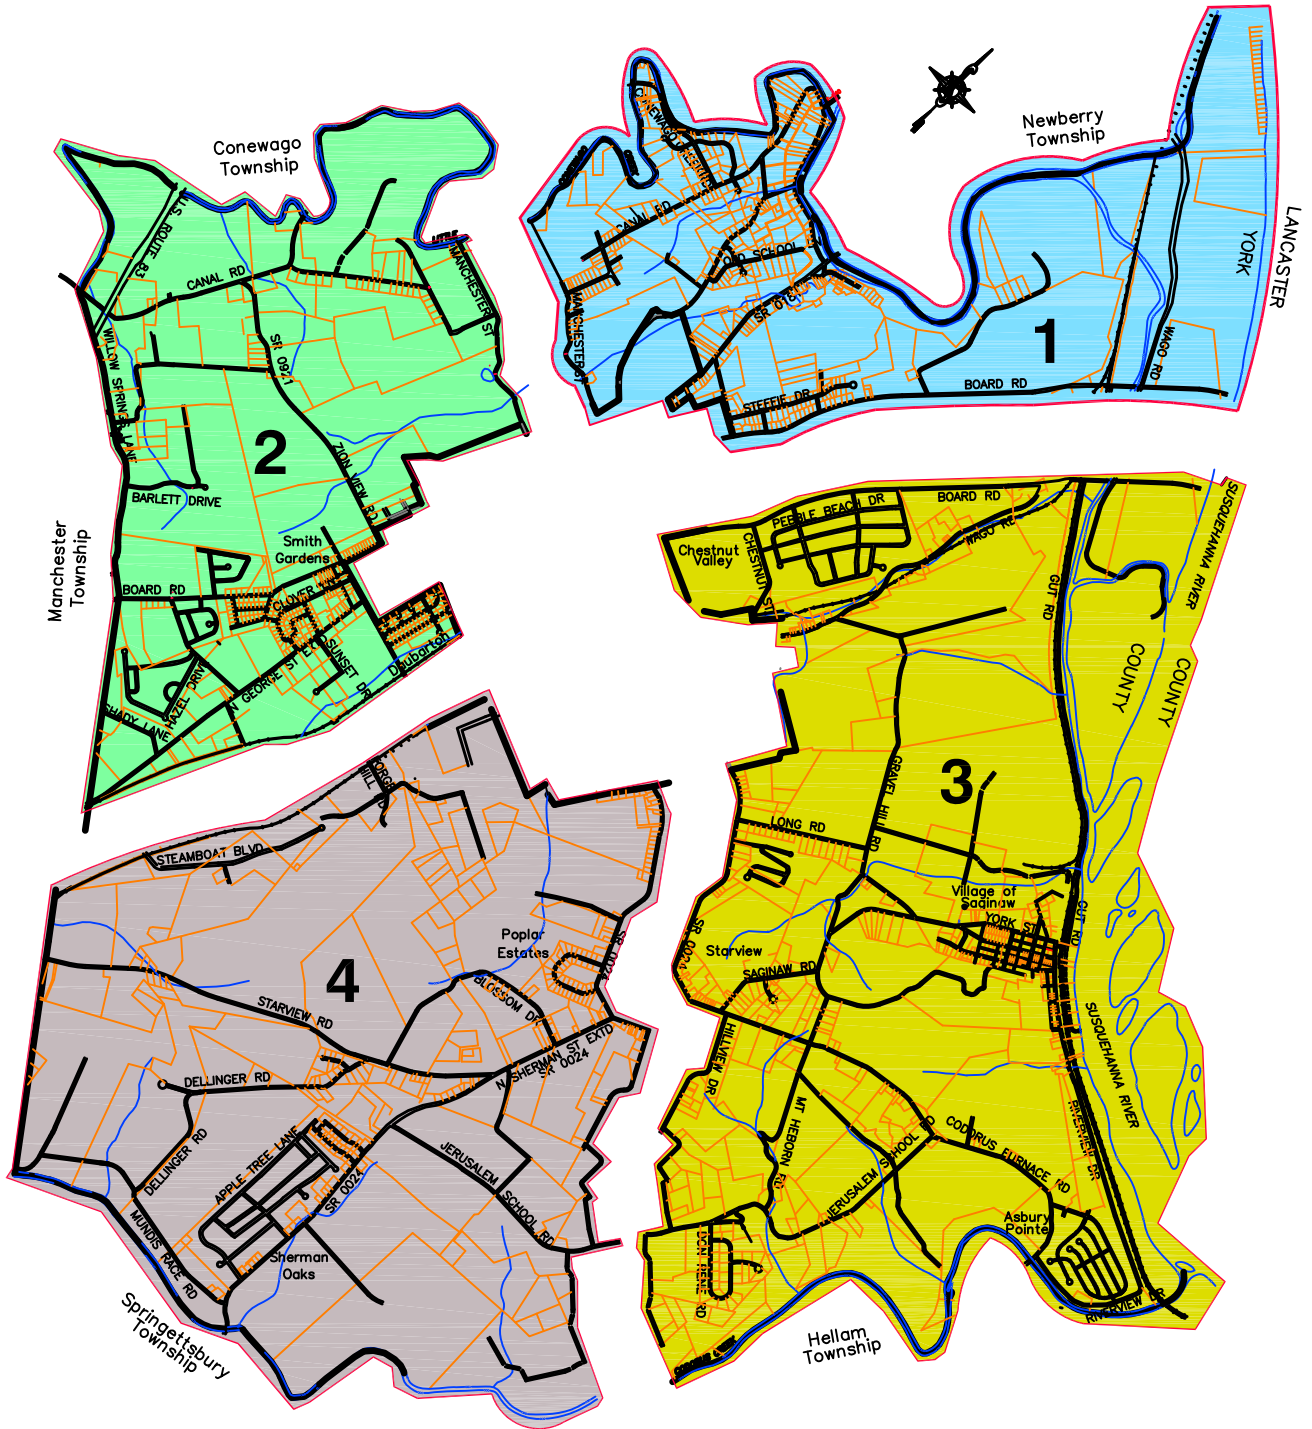

East Manchester Township

York County, Pennsylvania

Township Districts for OLDS

■ District 2012-13
■ District 2013-14

■ District 2010-11
■ District 2011-12